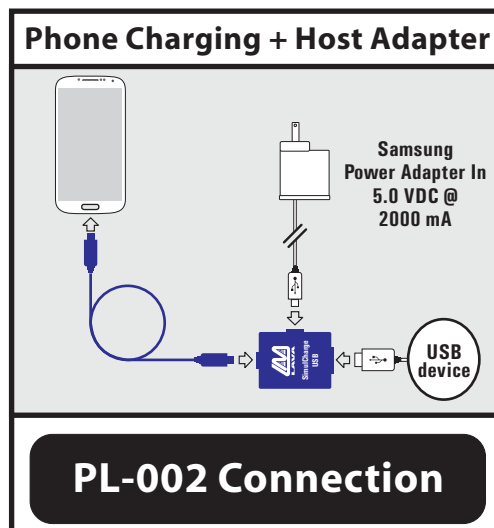

PL-002: SimulCharge USB Adapter for Samsung Note 2/3/4 & S2/S3/S4 (1-USB)

Simultaneously charge and use your Samsung Note 2/3/4/ & S2/S3/S4 phones in USB OTG Host mode

PRODUCT DETAILS

This intelligent adapter makes it possible to simultaneously operate your Samsung Note 2/3/4/ & S2/S3/S4 in host mode and to charge it at the same time, a functionality not supported by standard USB host mode (USB OTG mode) adapters.

This adapter is designed for robust operation, with more advanced Accessory Charging Adapter (ACA) mode switching, and more stable tablet charging characteristics.

FEATURES

- Simultaneous OTG host and charging for Samsung
- Designed for Note 2/3/4 & S2/S3/S4
- 1 x USB port
- Micro USB "B" to Micro USB "B" cable from adapter to tablet
- Powered by USB Power in through Micro USB "B" receptacle
- Enhanced host to charging adapter mode switching
- Enhanced charging stability
- LAVA Limited Warranty

LAVA ADVANTAGE

- Designed for continuous use
- Enhanced host to Accessory Charging Adapter (ACA) mode switching
- Enhanced charging stability

SYSTEM REQUIREMENTS

Client:

USB interface; Samsung Note 2/3/4 & S2/S3/S4

Ports/Connectors:

- 1 x USB A port (for USB Host device connection)
- 1 x Micro USB B port (for power input)
- 1 x Micro USB B port (for phone connection)
- 1 x 5-pin Micro USB B–Micro USB B cable (8"/20 cm)