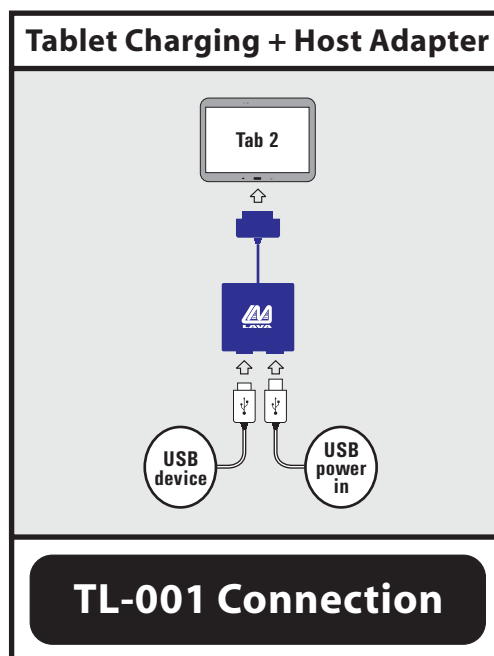

# TL-001: SimulCharge USB Adapter for Samsung Galaxy Tab 2 (1-USB)

**Simultaneously charge and use your Samsung Galaxy Tab 2 in USB OTG Host mode**

## PRODUCT DETAILS

This intelligent adapter makes it possible to simultaneously operate your Samsung Galaxy Tab 2 in host mode and to charge it at the same time, a functionality not supported by standard USB host mode (USB OTG mode) adapters.

## FEATURES

- Simultaneous OTG host and charging for Samsung
- Designed for Galaxy Tab 2
- 1 x USB port
- Cable from adapter to tablet with Samsung 30-pin connector
- Powered by USB Power in through Micro USB "B" receptacle
- Enhanced host to charging adapter mode switching
- Enhanced charging stability
- LAVA Limited Warranty

### Ports/Connectors:

1 x USB A port (for USB Host device connection)  
1 x USB B port (for power input)  
Cabled tablet connection to 30-pin Samsung connector