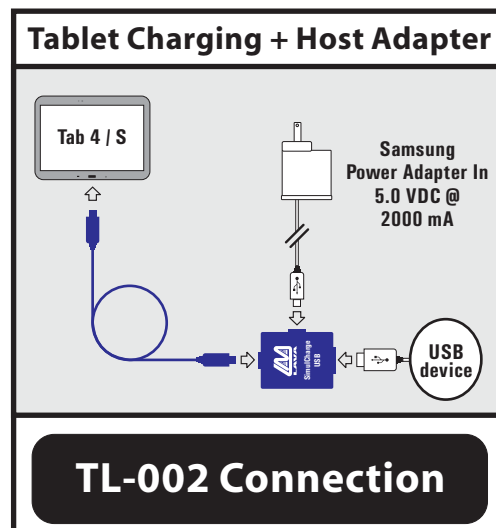

TL-002: SimulCharge USB Adapter for Samsung Galaxy Tab 4 and Tab S (1-USB)

Simultaneously charge and use your Samsung Galaxy Tab 4 / S in USB OTG Host mode

PRODUCT DETAILS

This intelligent adapter makes it possible to simultaneously operate your Samsung Galaxy Tab 4/S in host mode and to charge it at the same time, a functionality not supported by standard USB host mode (USB OTG mode) adapters.

This adapter is designed for robust operation, with more advanced Accessory Charging Adapter (ACA) mode switching, and more stable tablet charging characteristics.

FEATURES

- Simultaneous OTG host and charging for Samsung
- Designed for Galaxy Tab 4 (8.0", 10.1"), Tab S (8.4", 10.5")
- 1 x USB port
- Micro USB "B" to Micro USB "B" cable from adapter to tablet
- Powered by USB Power in through Micro USB "B" receptacle
- Enhanced host to charging adapter mode switching
- Enhanced charging stability
- LAVA Limited Warranty

LAVA ADVANTAGE

- Designed for continuous use
- Enhanced host to Accessory Charging Adapter (ACA) mode switching
- Enhanced charging stability

SYSTEM REQUIREMENTS

Client:

USB interface; Samsung Galaxy Tab 4 (8.0", 10.1"), Tab S (8.4", 10.5")

Ports/Connectors:

- 1 x USB A port (for USB Host device connection)
- 1 x Micro USB B port (for power input)
- 1 x Micro USB B port (for tablet connection)
- 1 x 5-pin Micro USB B–Micro USB B cable (8"/20 cm)