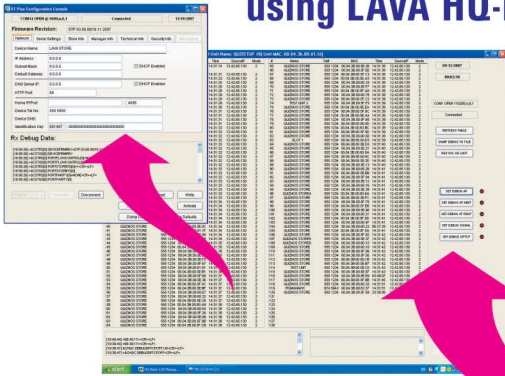

See all your store connections in one view using LAVA HQ-Basic!

Poll all your ECRs using your polling software!

COMPANY HEAD OFFICE WITH HQ PLUS

REMOTE STORES WITH ST PLUS UNITS

REMOTE STORES WITH ST PLUS UNITS