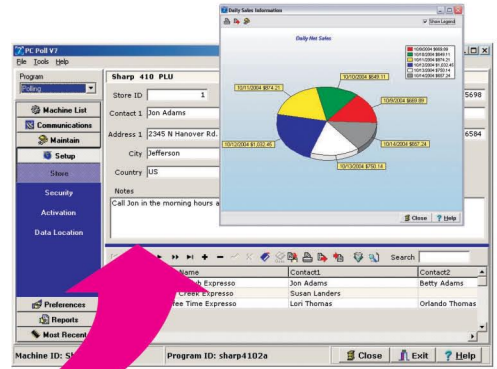

See all your store connections in one view using LAVA HQ-Basic!

Poll all your ECRs using your polling software!

COMPANY HEAD OFFICE WITH HQ PLUS

REMOTE STORES WITH ST PLUS UNITS

REMOTE STORES WITH ST PLUS UNITS

REMOTE HQ-BASIC SOFTWARE

REMOTE POLLING SOFTWARE

REMOTE LOCATION WITH HQ CONSOLE UNIT

REMOTE LOCATION WITH HQ REMOTE POLLER UNIT